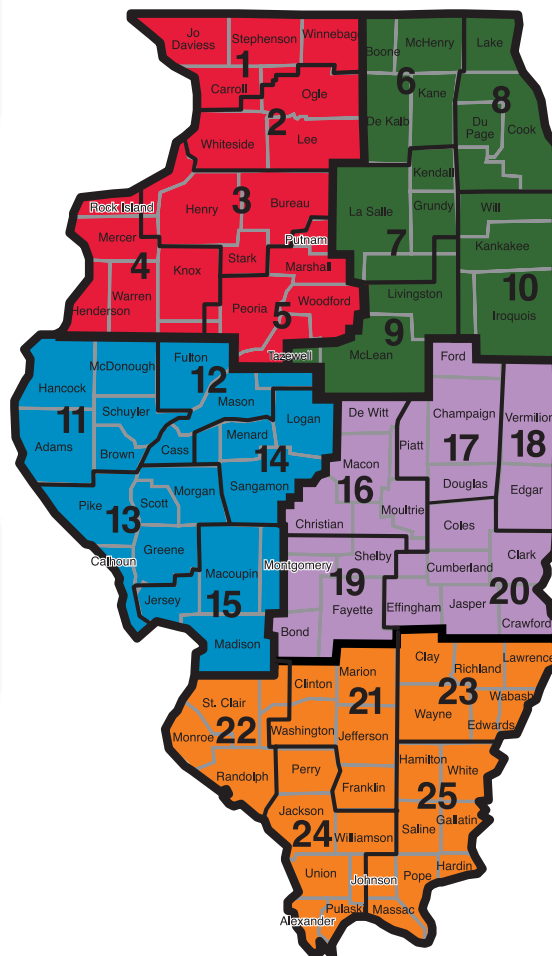

DISTRICT 2 Program Advisor Sections 6-10 Luke Allen

17840 West Laraway Road
Joliet, IL 60433
(815) 280-6904
CELL (815) 530-2065
FAX (815) 280-6906
lallen@agriculturaleducation.org

DISTRICT 4 Program Advisor Sections 16-20 Megan Coy

801 N. Country Fair Drive
Suite C
Champaign, IL 61821
CELL (217) 493-8791
mcoy@agriculturaleducation.org

DISTRICT 5 Program Advisor Sections 21-25 Dean Dittmar

1105 Old Vincennes Trail
O'Fallon, IL 62269
(618) 622-9222
CELL (618) 604-1622
FAX (618) 622-9201
ddittmar@agriculturaleducation.org