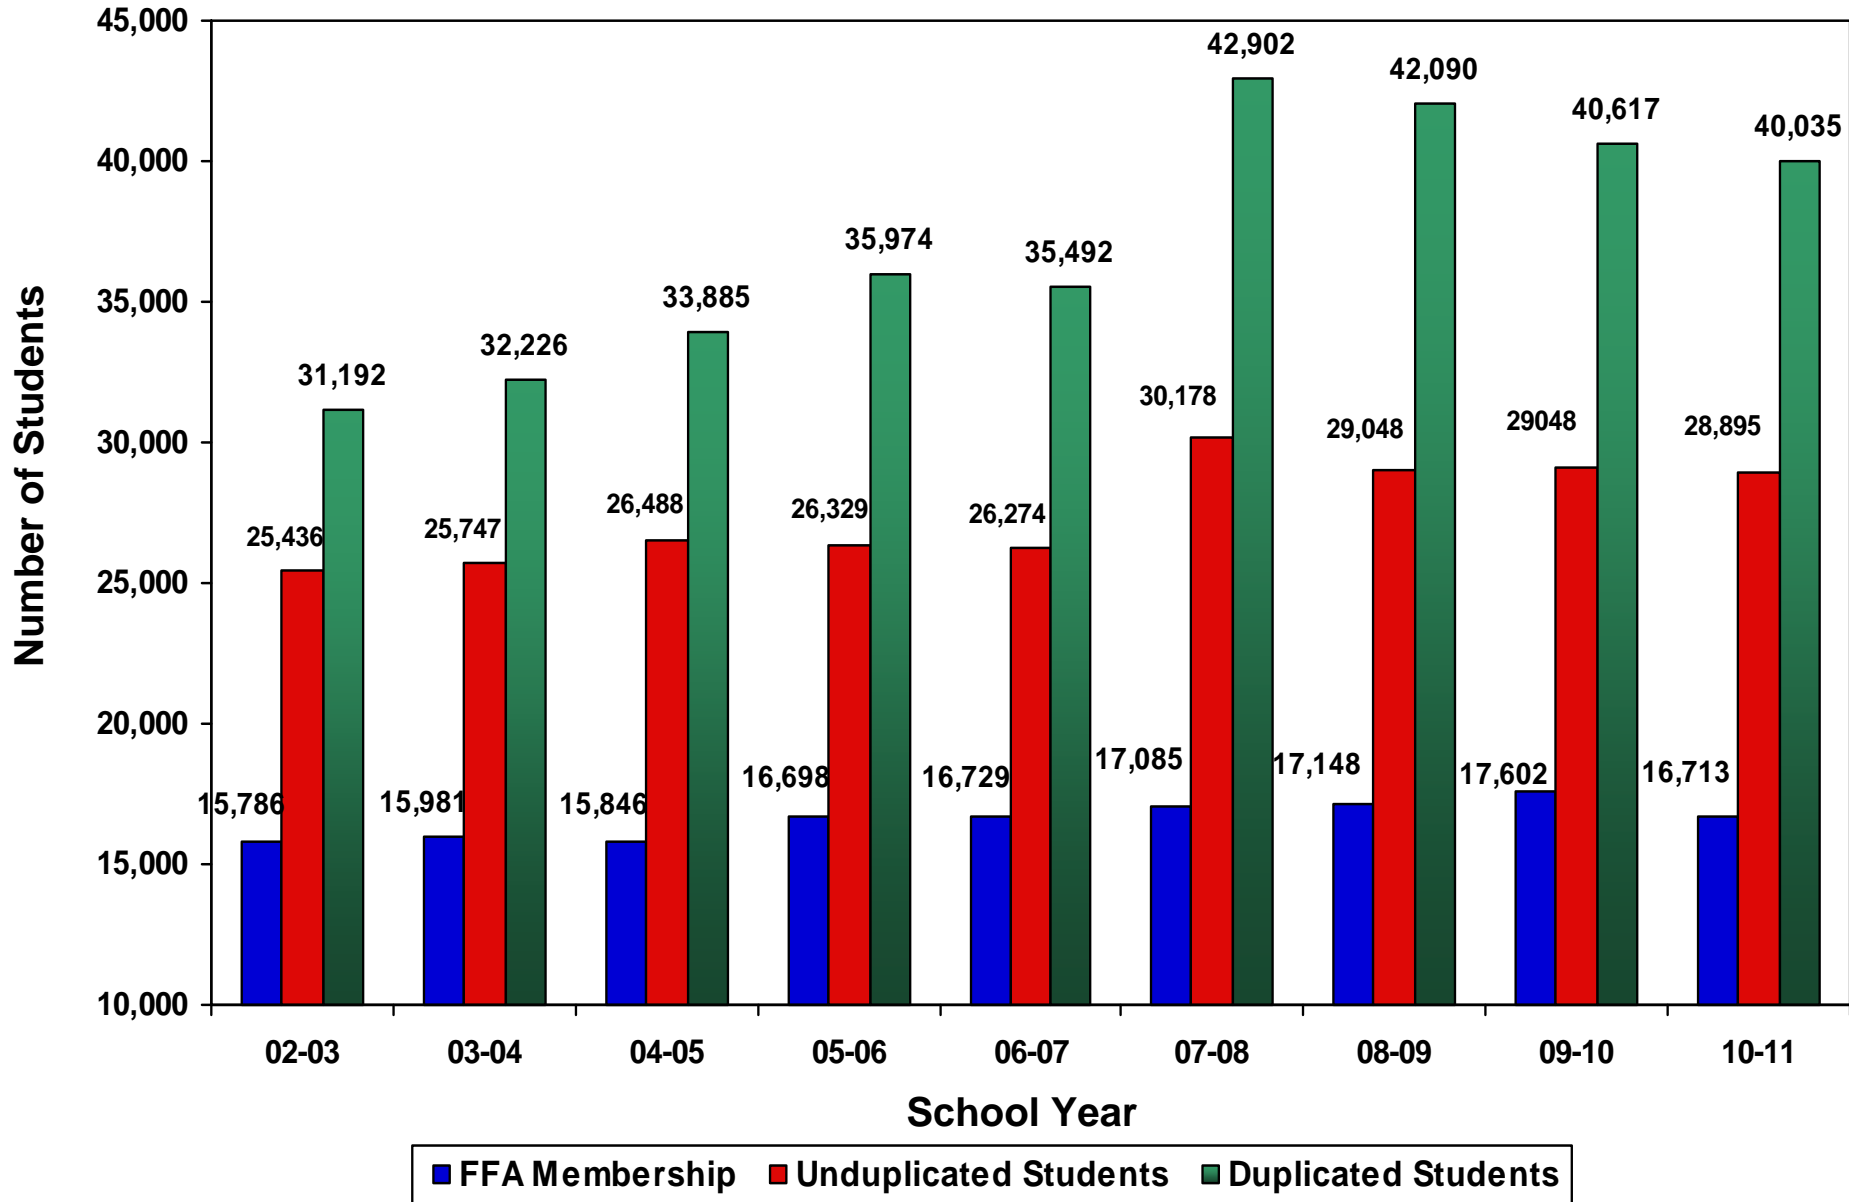

Illinois Agricultural Education Enrollment (grade 7-12)

School Years 2001-07 = Grades 9-12

School Year 2007-08 & beyond = Grades 7-12

FFA Membership (grade 7 - collegiate)

10-11 Agricultural Education Unduplicated Enrollment

	7	8	9	10	11	12	Total 7-12	Total 9-12	Total 7-8
District 1	267	523	1041	1103	1100	1317	5351	4561	790
District 2	154	309	1336	1621	1605	1971	6996	6533	463
District 3	292	1000	1094	1112	1166	1248	5912	4620	1292
District 4	237	465	1069	1079	1124	1100	5074	4372	702
District 5	110	229	1355	1368	1235	1265	5562	5223	339
Total	1060	2526	5895	6283	6230	6901	28,895	25,309	3,586
FFA Membership	104	290	4395	4131	3781	3214			
% FFA Membership	10%	11%	75%	66%	61%	47%			